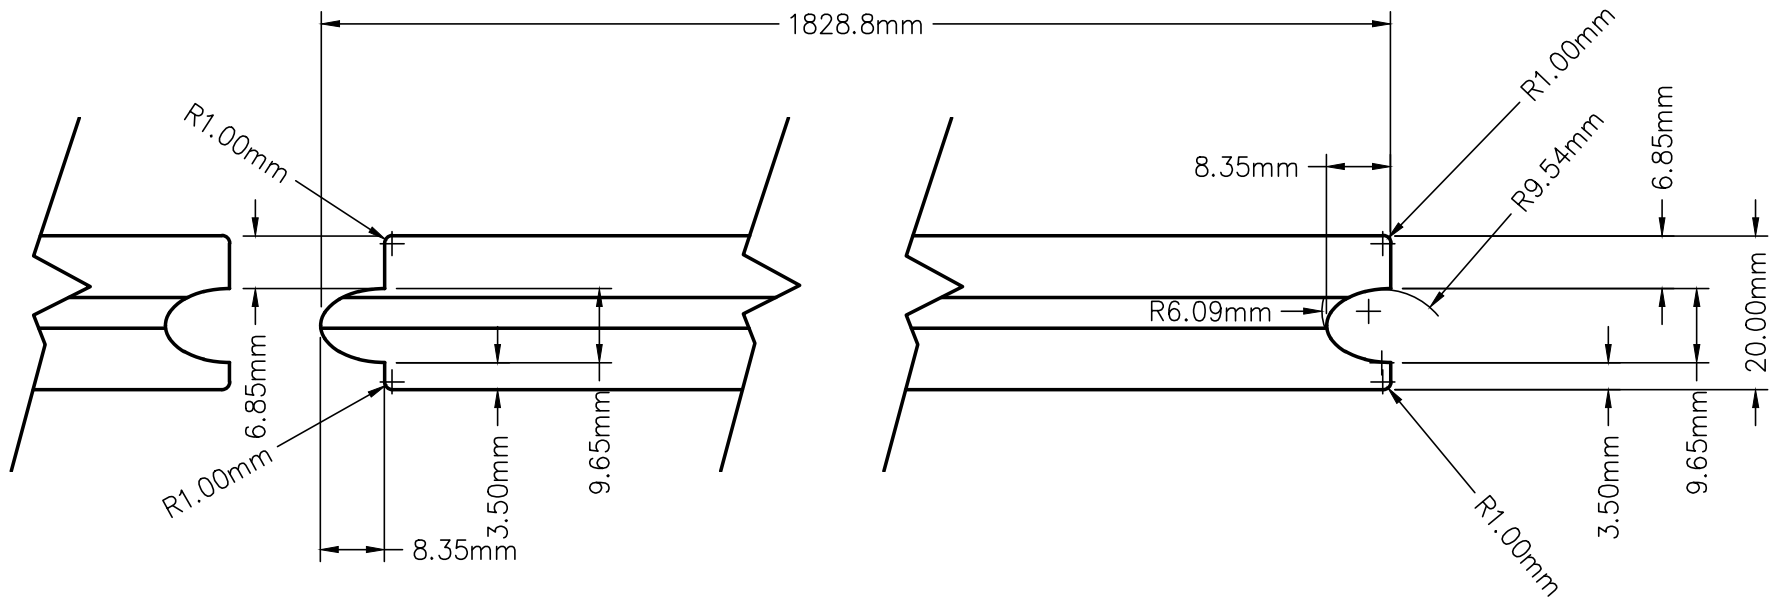

1 SIDE PROFILE DOUBLE GROOVE DECKING
01 SCALE 1:1

2 END PROFILE DOUBLE GROOVE DECKING
01 SCALE 1:1

REVISED BY:	REVISION NO:	PAGE NO:	PRODUCT:	NAME:
REV. DATE:	0	01	DOUBLE GROOVE DECKING: 20MMx 137MM	LOCATION:
SAP #	9_15		TITLE:	
			PROFILES	
			DRAWN BY: WSR	DATE: 8/5/13
			SCALE: AS NOTED	CONTACT:
			FILE: 9_15_DASSO_DECKING_PROFILES.DWG	PRINTED: 9/19/2013 8:03 AM
				SHIP DATE: